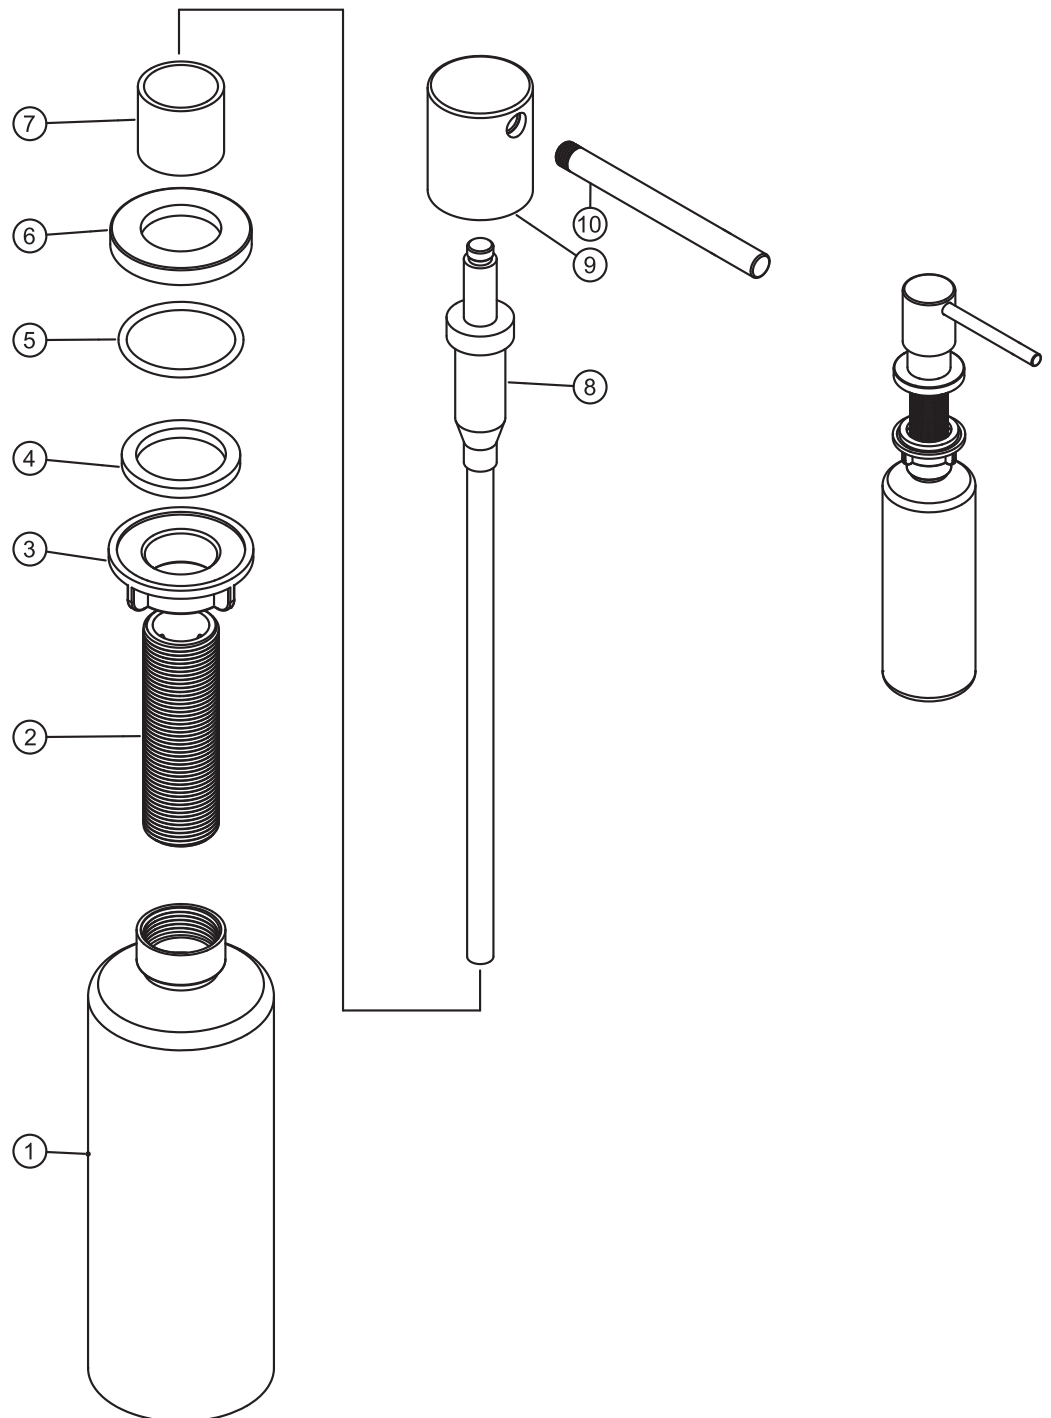

- 1 Bottle
- 2 Thread
- 3 Nut
- 4 Washer
- 5 O ring
- 6 Base
- 7 Housing
- 8 Pump body
- 9 Soap dispenser head
- 10 Soap dispenser spout

Steel Clean Dispenser Shadow

Art no: 35003 **RSK:** 8507803

SCANDTAP®
BATHROOM CONCEPTS